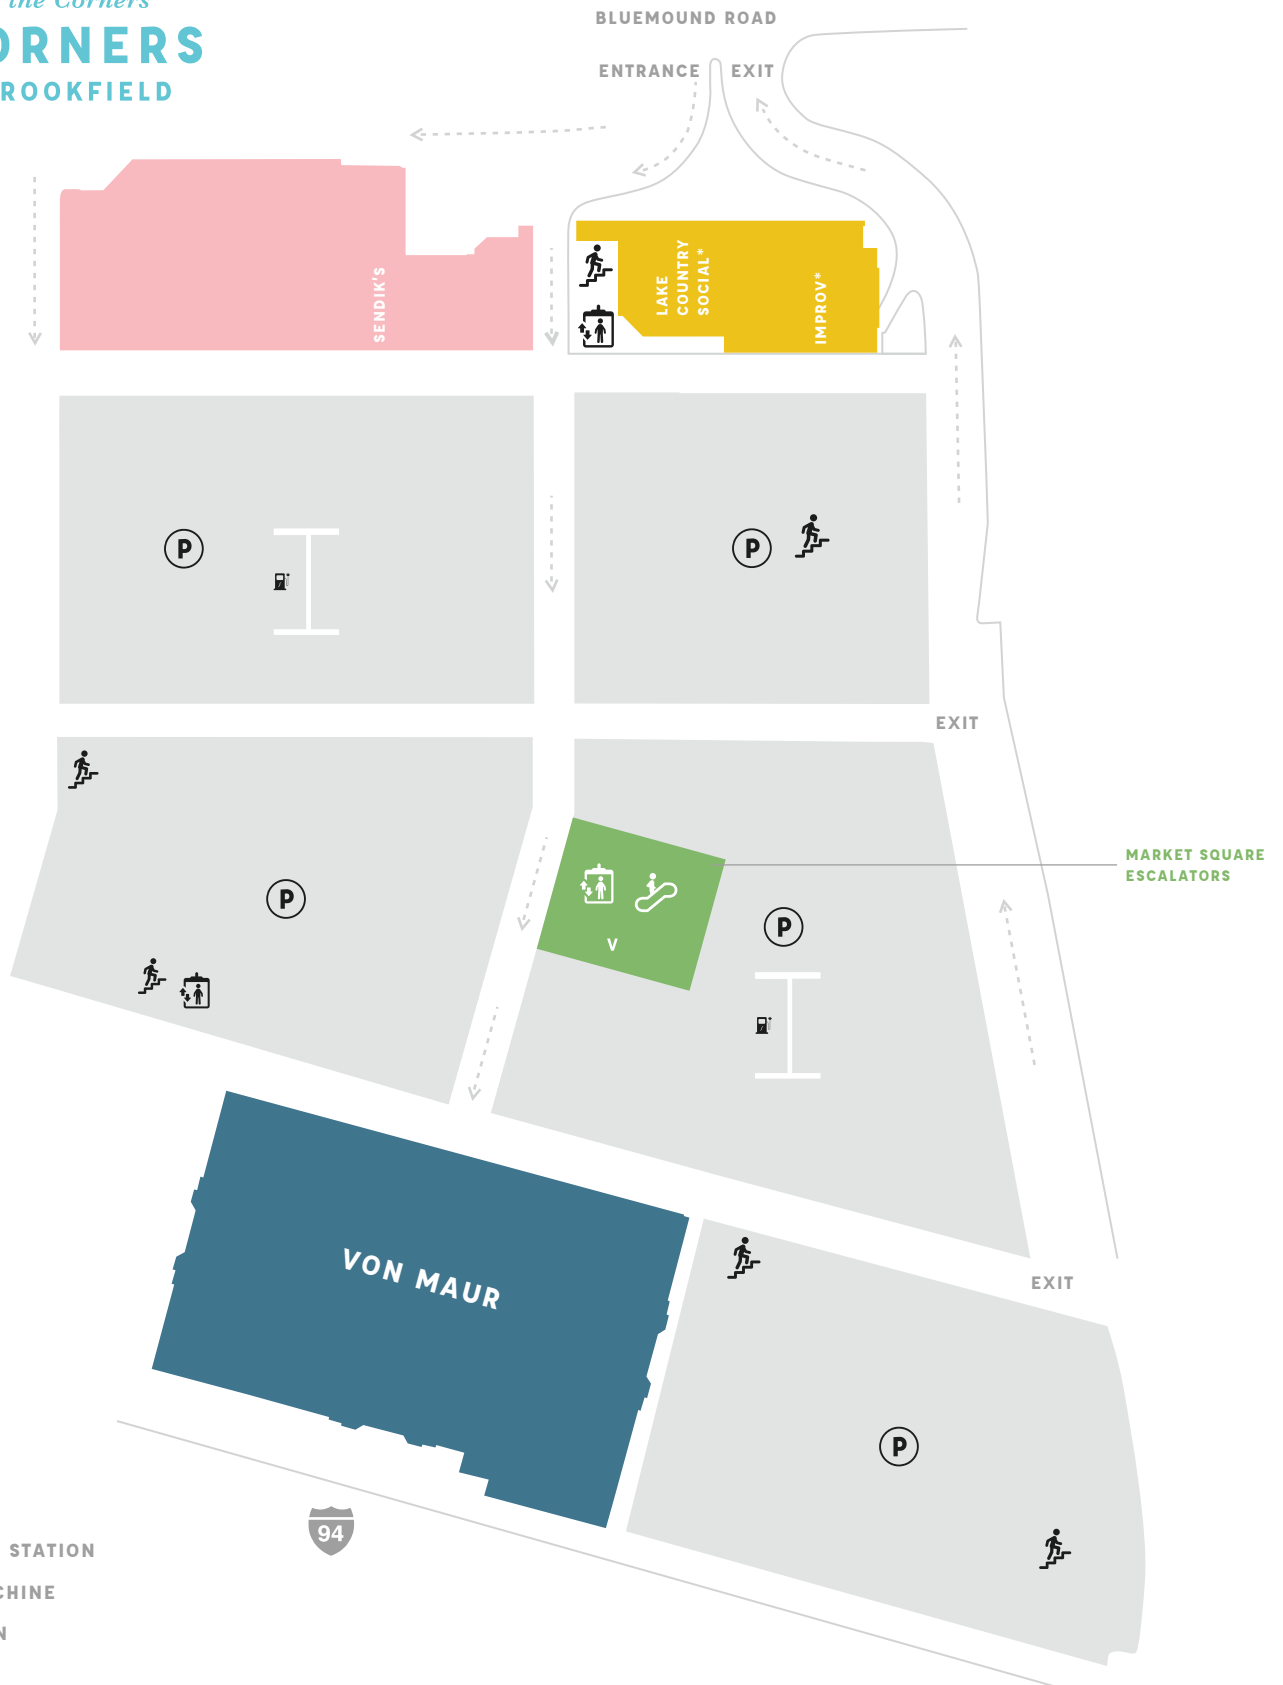

Experience the Corners  
**THE CORNERS**  
 TOWN of BROOKFIELD

- KEY**
- ELEVATOR
  - ESCALATOR
  - PARKING
  - STAIRS
  - APARTMENT ENTRANCE
  - MANAGEMENT OFFICE
  - VENDING MACHINE
  - ATM
  - SECURITY
  - COMING SOON

- BUILDING V
- BUILDING G
- BUILDING E
- BUILDING D
- BUILDING A
- BUILDING B
- MARKET SQUARE

**STREET LEVEL  
 SITE MAP**

- FOOD / RESTAURANTS**
- BelAir Cantina
  - Café Hollander
  - David's Tea
  - FreshFin Poké
  - Goddess & The Baker
  - Grimaldi's
  - Lake Country Social\*
  - Orange Leaf
  - Sendik's (on both levels)
  - Wahlburgers\*

- DEPARTMENT STORES**
- Von Maur (on both levels)
- APPAREL / ACCESSORIES**
- Altar'd State
  - Anthropologie
  - Evereve
  - Francesca's
  - Free People
  - J.Jill
  - Kendra Scott
  - L.L.Bean

- Lululemon**
- Scout & Molly's
  - Twigs
  - Wisconsin Vision
- OUTDOOR**
- L.L.Bean
- BEAUTY / FITNESS**
- Anthony Vince Nail Spa
  - Bonness Skincare
  - CYCLEBAR
  - Lash Lounge \*

- ENTERTAINMENT**
- Improv (lower level)\*
  - Silverspot Cinema\*
- HOME / KITCHEN**
- Arhaus
- BOOKS / STATIONARY**
- Papersource

Experience the Corners  
**THE CORNERS**  
 TOWN of BROOKFIELD

**KEY**