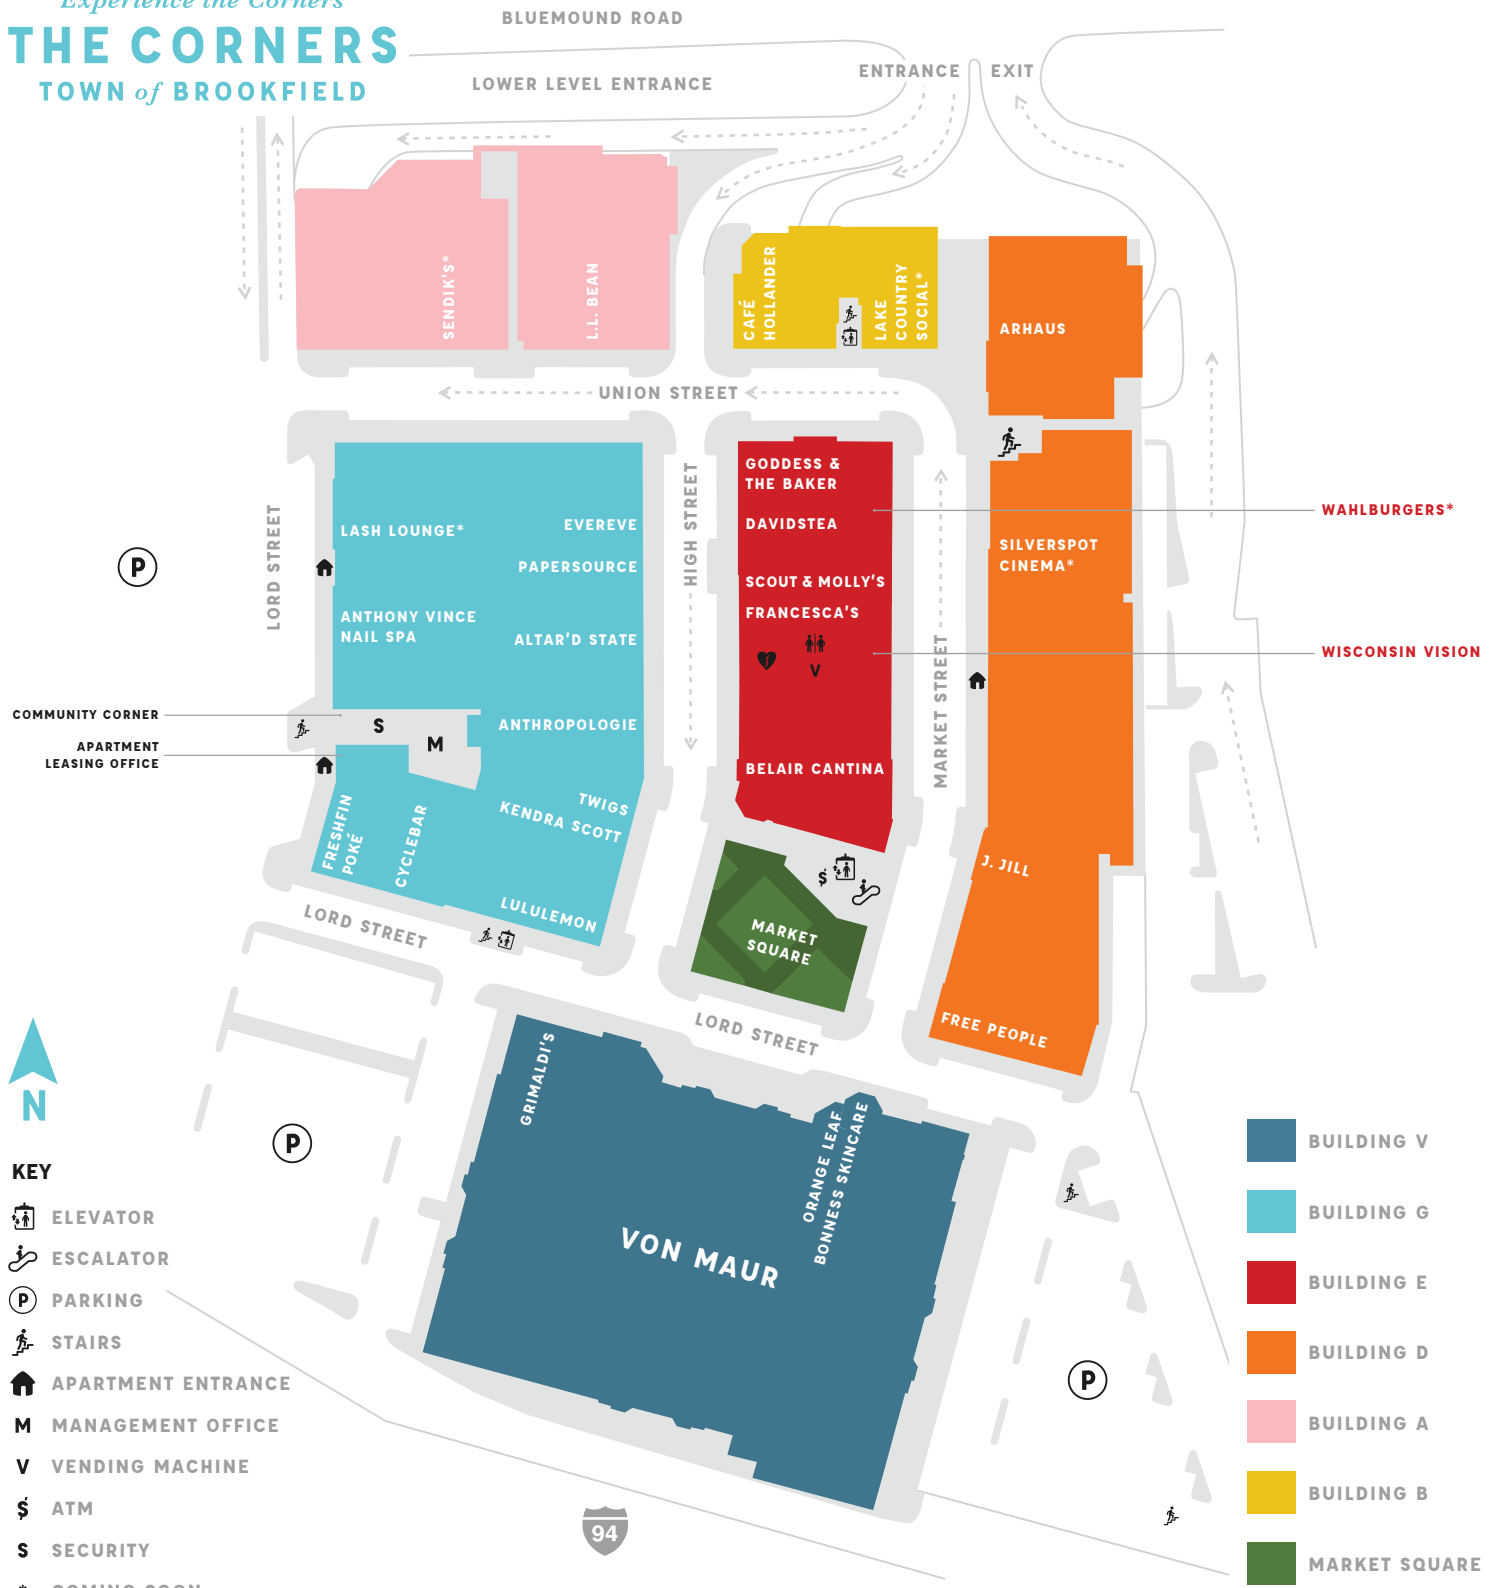

Experience the Corners  
**THE CORNERS**  
 TOWN of BROOKFIELD

- KEY**
- ELEVATOR
  - ESCALATOR
  - PARKING
  - STAIRS
  - APARTMENT ENTRANCE
  - MANAGEMENT OFFICE
  - VENDING MACHINE
  - ATM
  - SECURITY
  - COMING SOON

- BUILDING V
- BUILDING G
- BUILDING E
- BUILDING D
- BUILDING A
- BUILDING B
- MARKET SQUARE

**STREET LEVEL  
 SITE MAP**

- FOOD / RESTAURANTS**
- BelAir Cantina
  - Café Hollander
  - David's Tea
  - FreshFin Poké
  - Goddess & The Baker
  - Grimaldi's
  - Lake Country Social\*
  - Orange Leaf
  - Sendik's (on both levels)
  - Wahlburgers\*

- DEPARTMENT STORES**
- Von Maur (on both levels)
- APPAREL / ACCESSORIES**
- Altar'd State
  - Anthropologie
  - Evereve
  - Francesca's
  - Free People
  - J.Jill
  - Kendra Scott
  - L.L.Bean

- Lululemon**
- Scout & Molly's
  - Twigs
  - Wisconsin Vision
- OUTDOOR**
- L.L.Bean
- BEAUTY / FITNESS**
- Anthony Vince Nail Spa
  - Bonness Skincare
  - CYCLEBAR
  - Lash Lounge \*

- ENTERTAINMENT**
- Improv (lower level)\*
  - Silverspot Cinema\*
- HOME / KITCHEN**
- Arhaus
- BOOKS / STATIONARY**
- Papersource

Experience the Corners  
**THE CORNERS**  
 TOWN of BROOKFIELD

**KEY**