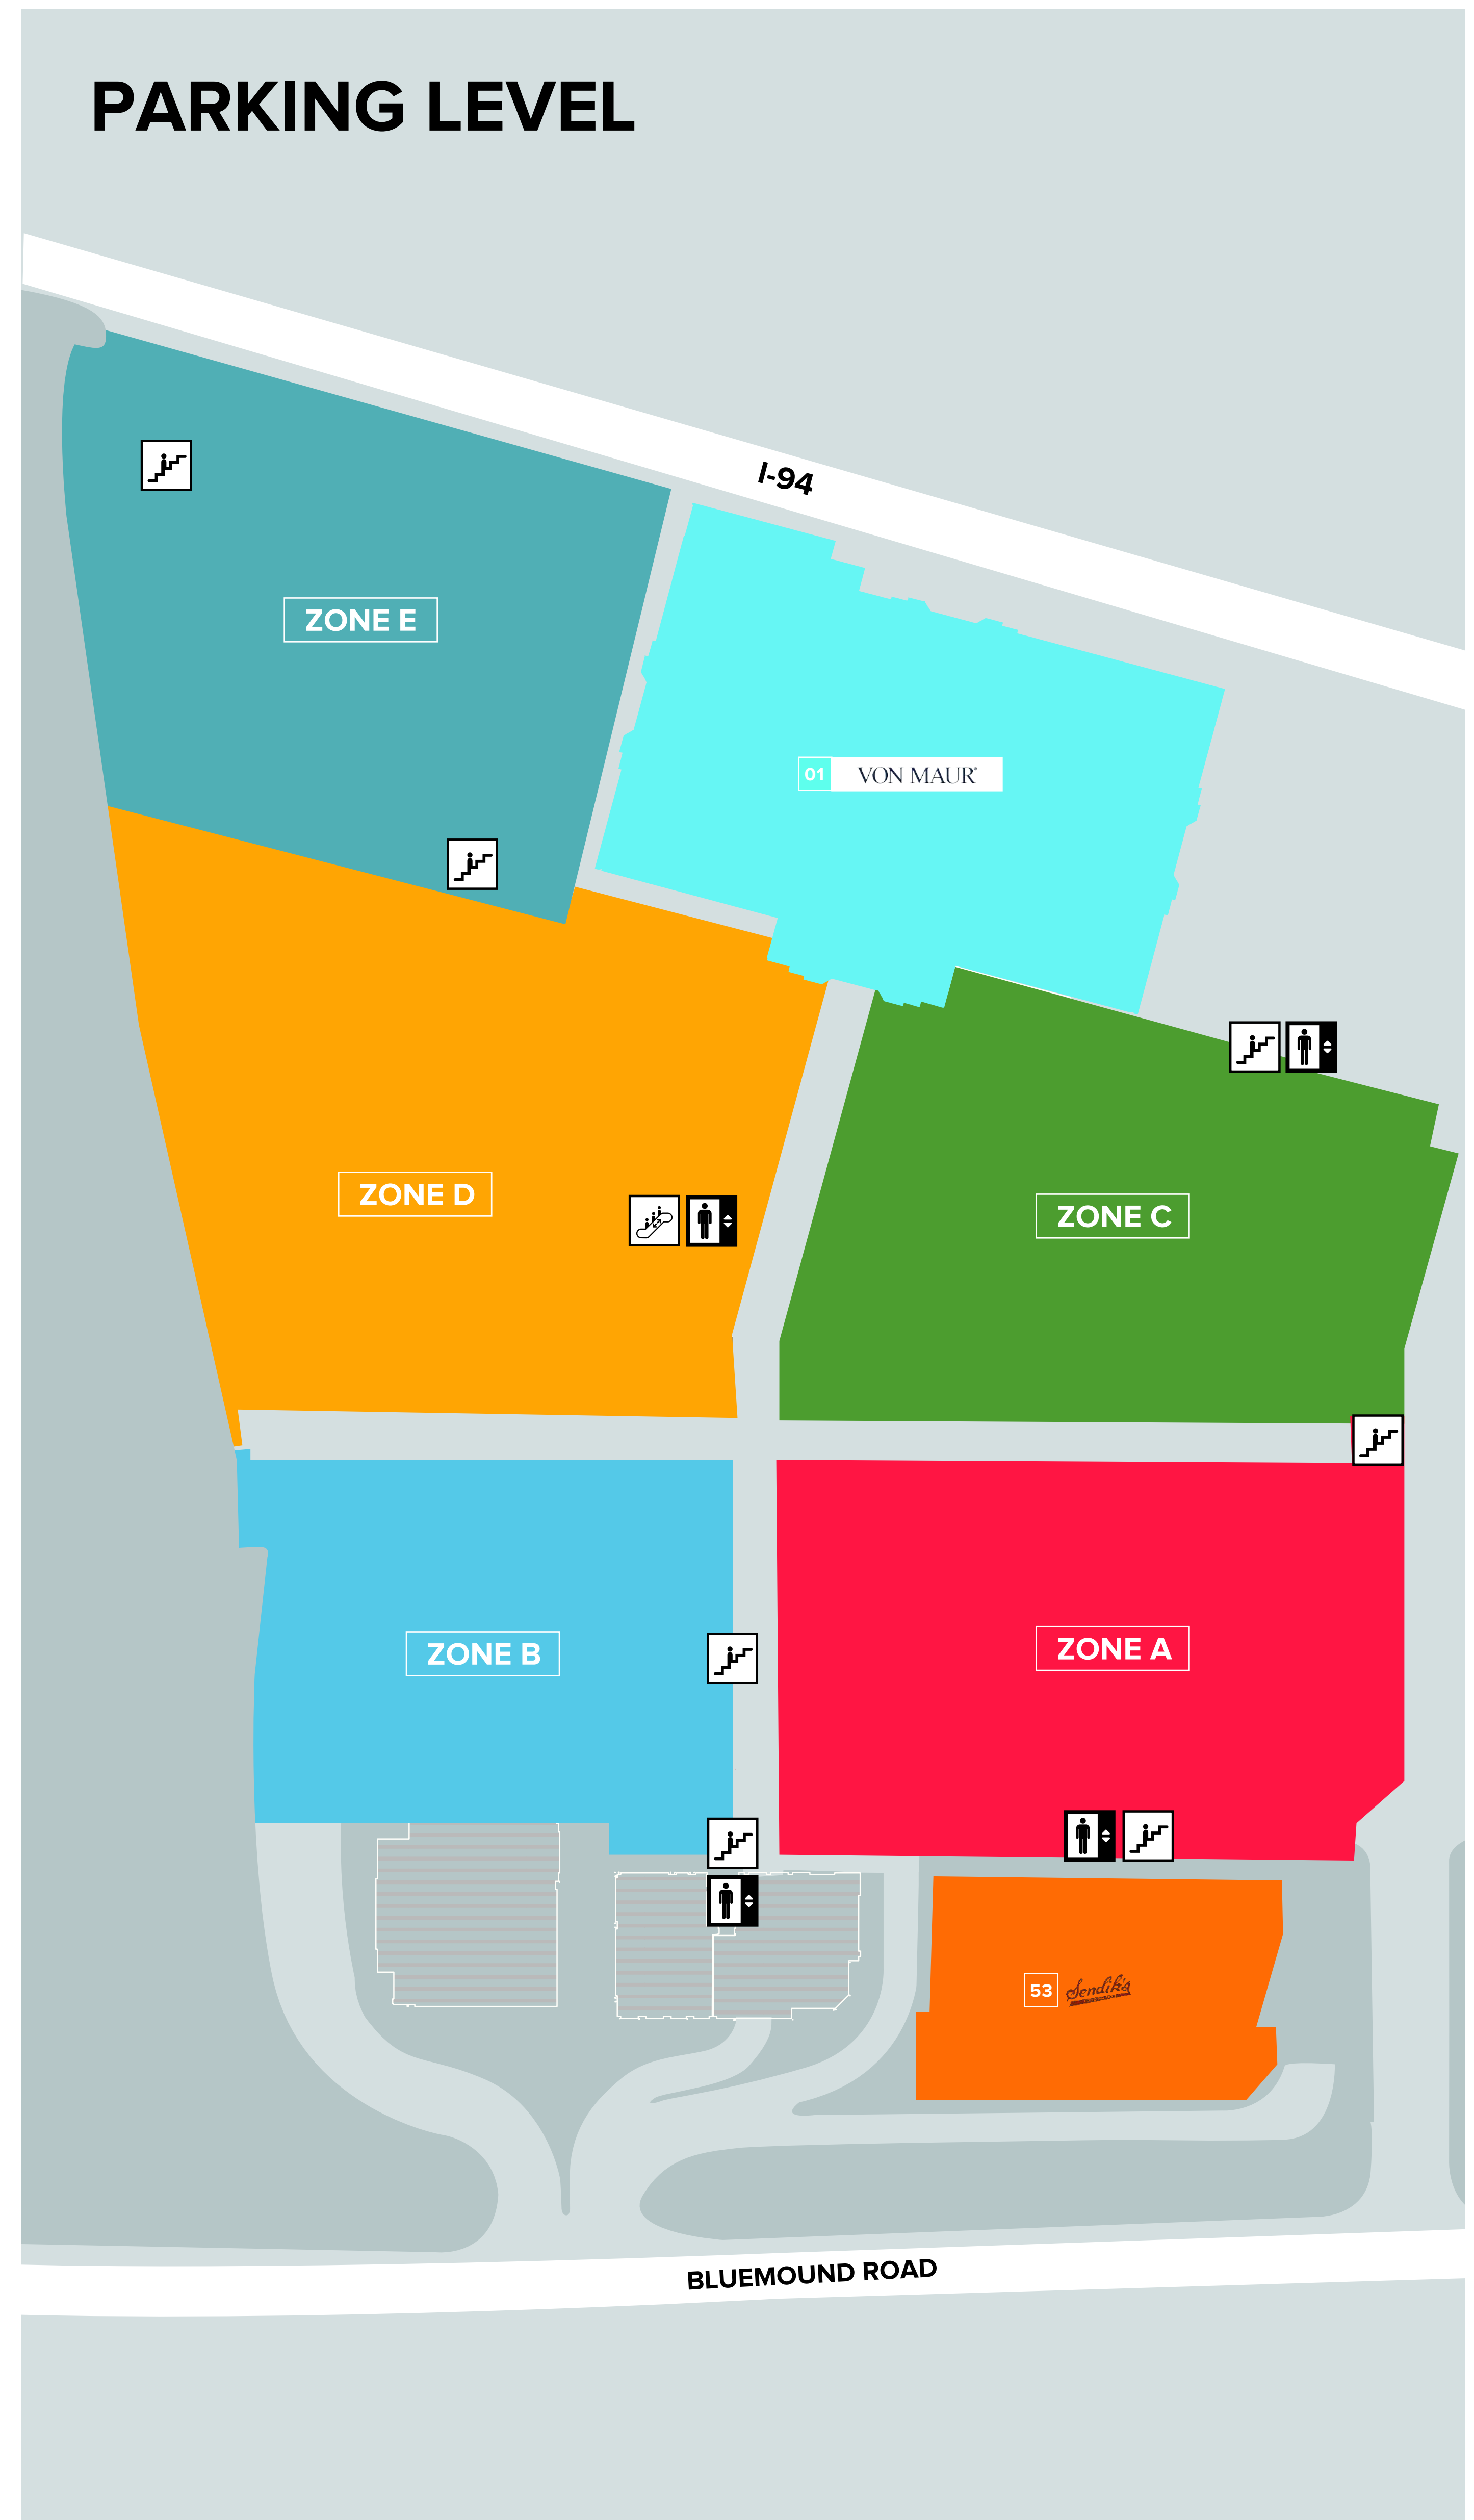

THE CORNERS OF BROOKFIELD

<p>KEY</p> <ul style="list-style-type: none">  STAIRS  ELEVATOR  REST ROOM  ESCALATOR  RESIDENTIAL ENTRANCES 	<p>RETAIL</p> <ul style="list-style-type: none"> 01 VON MAUR 08 FREE PEOPLE 11 J.JILL 16 ARHAUS 18 WISCONSIN VISION 25 FRANCESCO'S 26 SCOUT & MOLLYS BOUTIQUE 30 LULULEMON 32 KENDRA SCOTT 33 TWIGS 34 ANTHROPOLOGIE 37 PAPER SOURCE 38 EVEREVE 41 L.L. BEAN 	<p>RESTAURANTS</p> <ul style="list-style-type: none"> 24 BELAIR CANTINA 41 CAFÉ HOLLANDER 53 SENDIK'S 07 GRIMALDI'S
---	---	--

CONNECT WITH US!  

WWW.THECORNERSOFBROOKFIELD.COM

SHOP DINE LIVE