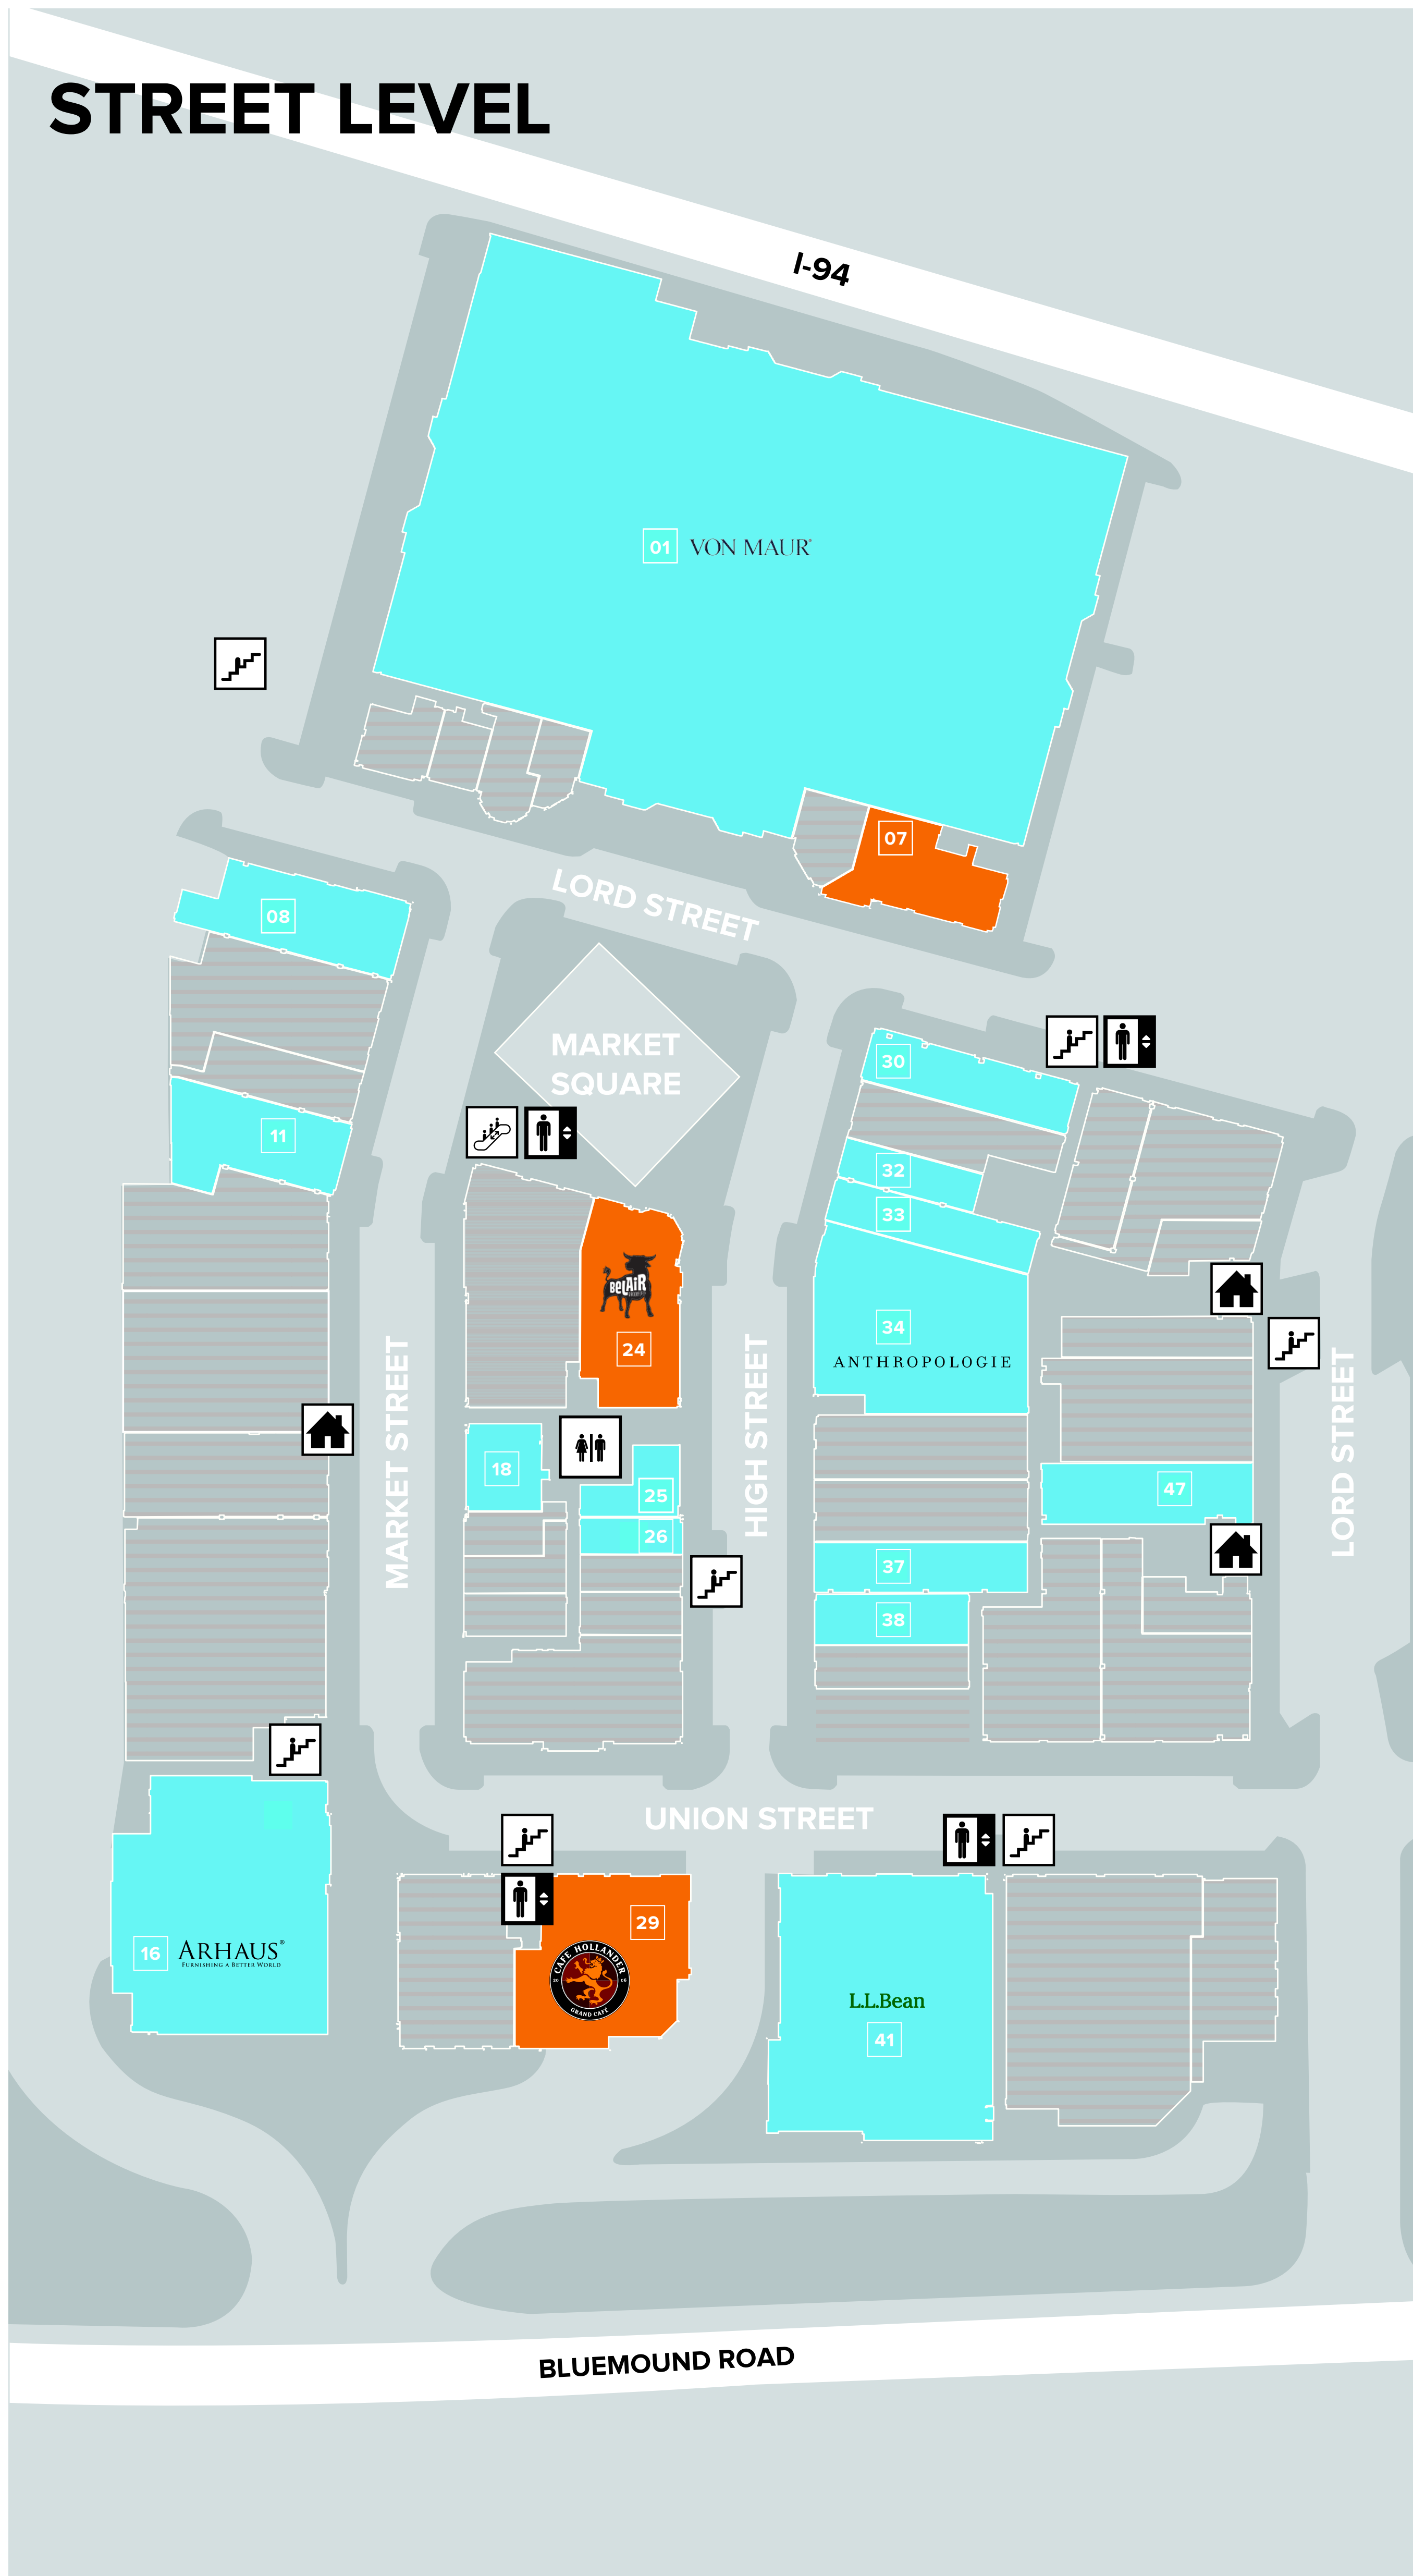

THE CORNERS OF BROOKFIELD

<p>KEY</p> <ul style="list-style-type: none">  STAIRS  ELEVATOR  REST ROOM  ESCALATOR  RESIDENTIAL ENTRANCES 	<p>RETAIL</p> <ul style="list-style-type: none"> 01 VON MAUR 08 FREE PEOPLE 11 J.JILL 16 ARHAUS 18 WISCONSIN VISION 25 FRANCESCO'S 26 SCOUT & MOLLYS BOUTIQUE 30 LULULEMON 32 KENDRA SCOTT 33 TWIGS 34 ANTHROPOLOGIE 37 PAPER SOURCE 38 EVEREVE 41 L.L. BEAN 	<p>RESTAURANTS</p> <ul style="list-style-type: none"> 24 BELAIR CANTINA 41 CAFÉ HOLLANDER 53 SENDIK'S 07 GRIMALDI'S
---	---	--

CONNECT WITH US!  

WWW.THECORNERSOFBROOKFIELD.COM

SHOP DINE LIVE