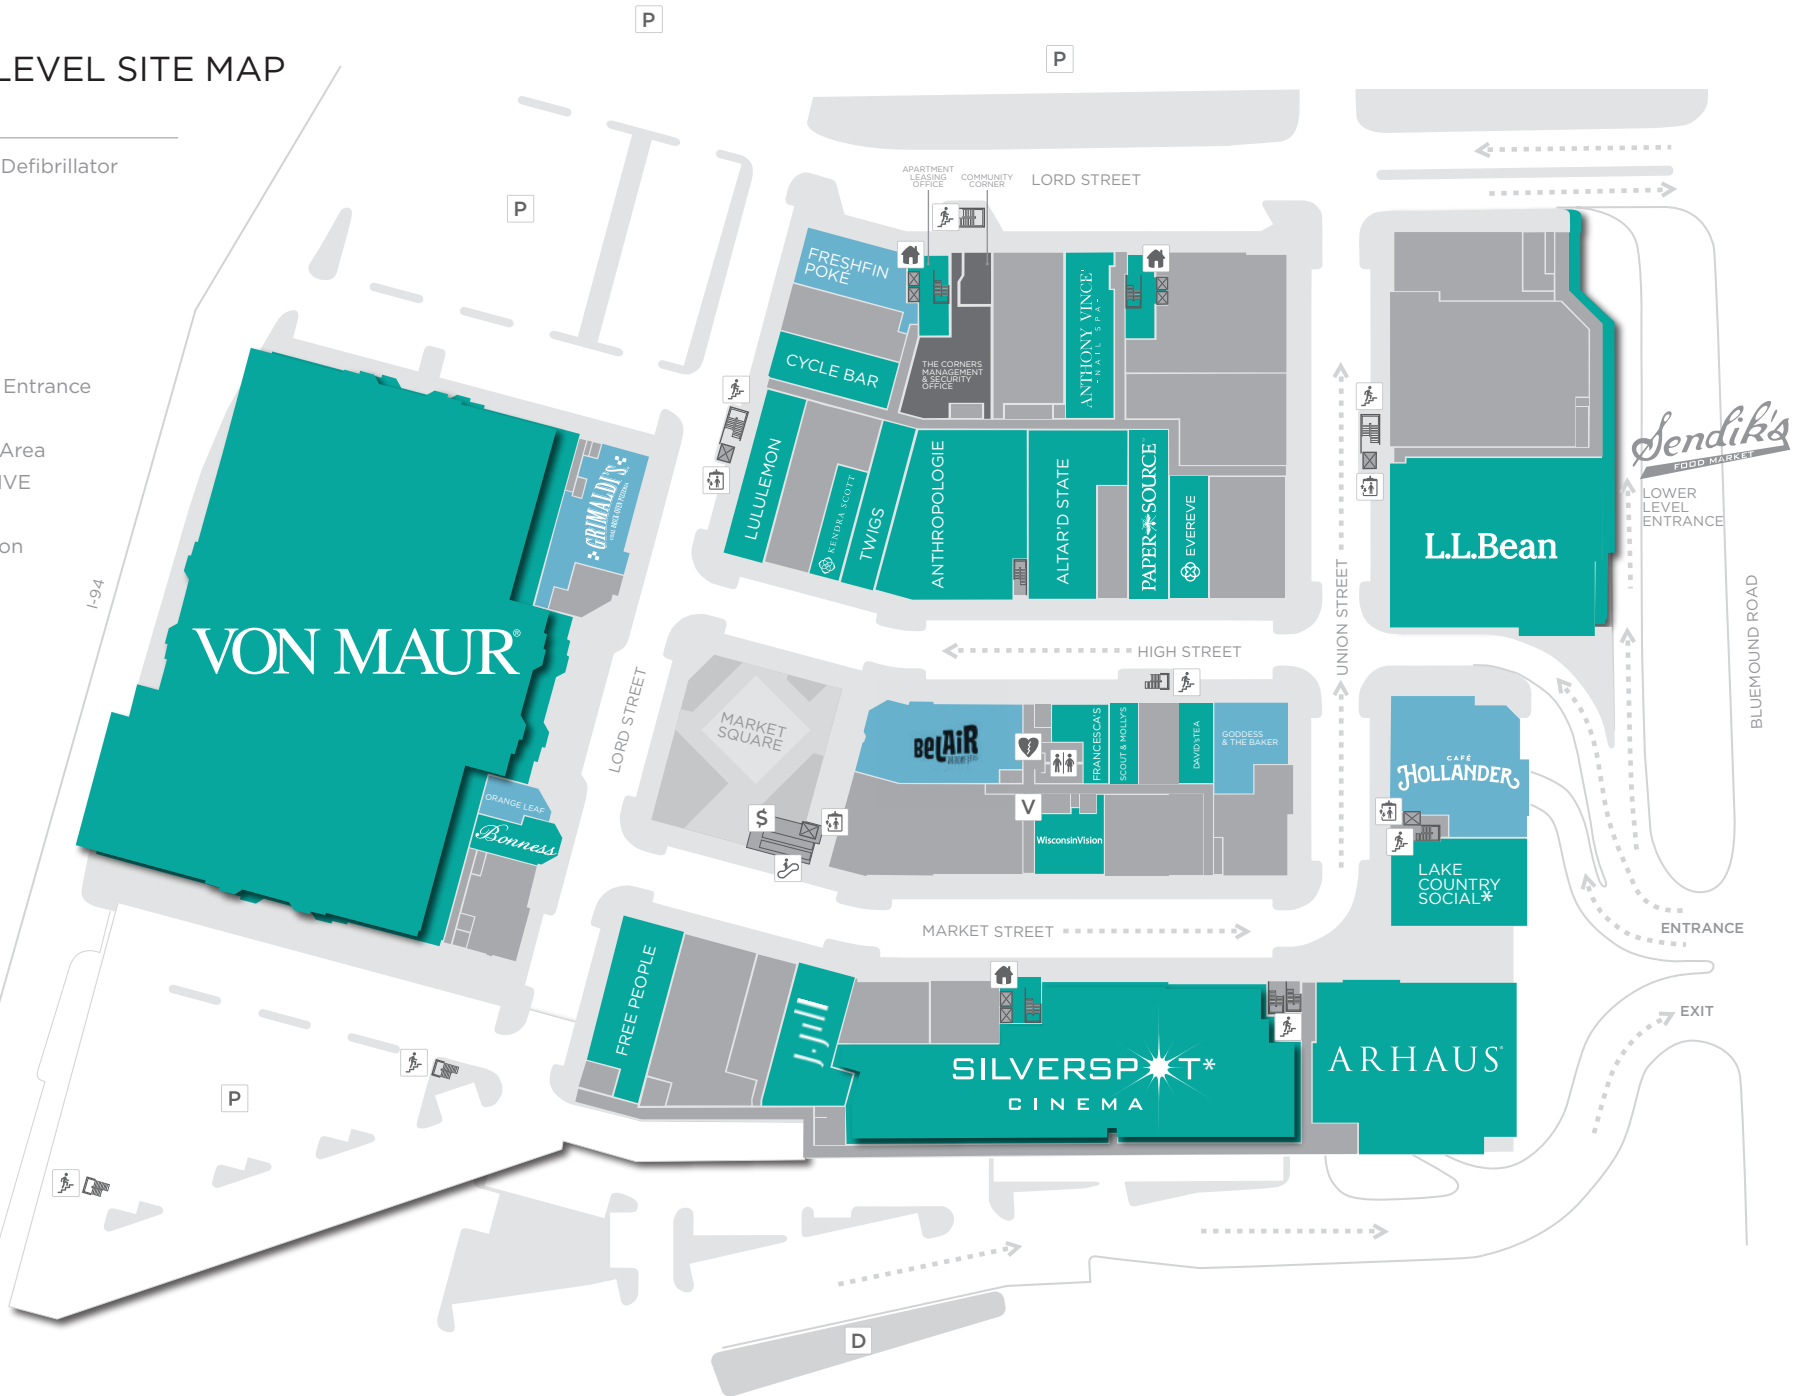

**STREET LEVEL SITE MAP**

**KEY**

-  AED Heart Defibrillator
-  ATM
-  Elevator
-  Escalator
-  Parking
-  Restrooms
-  Stairs
-  Apartment Entrance
-  Vending
-  Dog Relief Area
-  SHOPS + LIVE
-  DINE
-  Coming Soon

## COVERED PARKING SITE MAP

### KEY

-  Elevator
-  Escalator
-  Parking
-  Stairs
-  EV Charging Station
-  SHOPS + LIVE