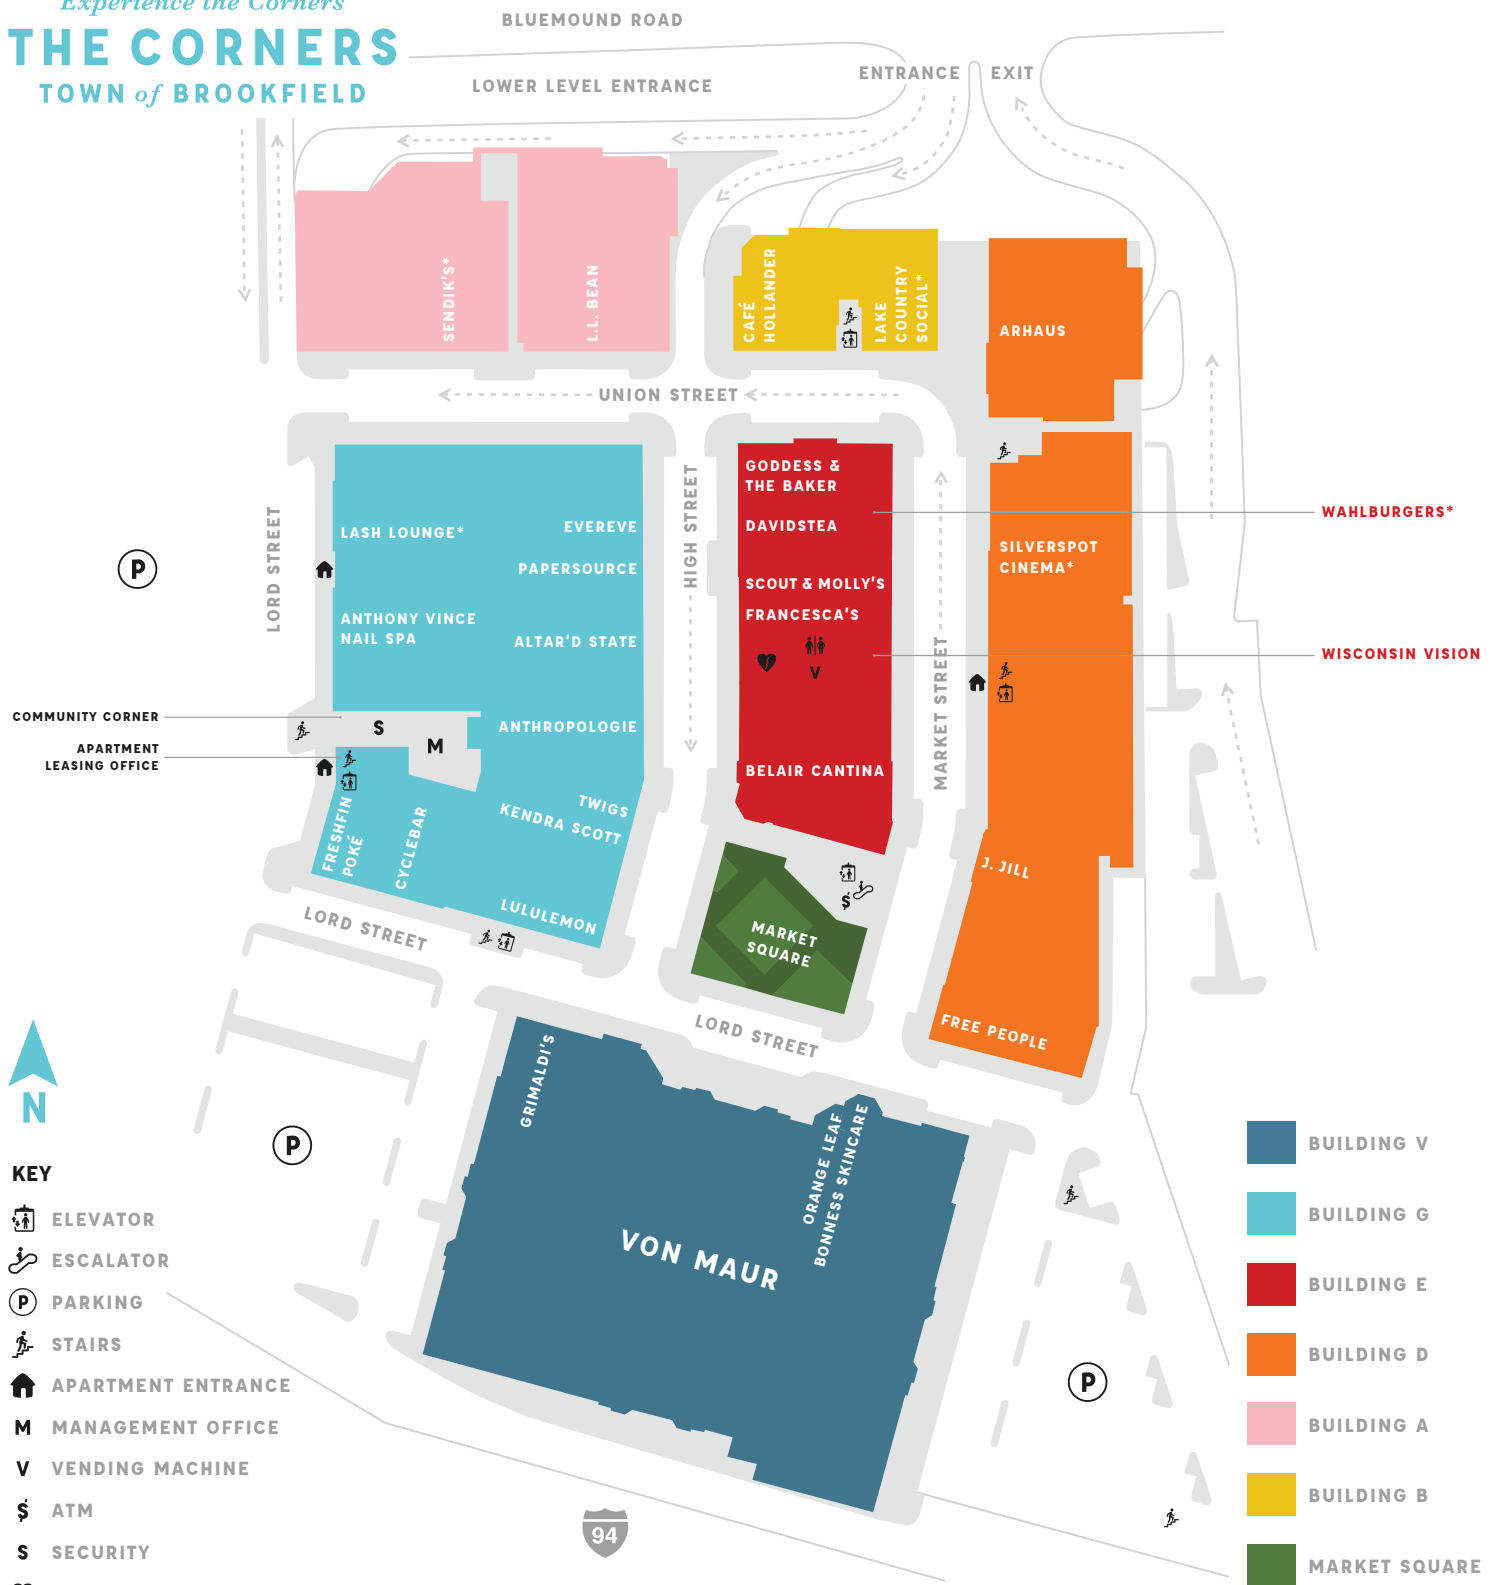

Experience the Corners
THE CORNERS
 TOWN of BROOKFIELD

KEY

- ELEVATOR
- ESCALATOR
- PARKING
- STAIRS
- APARTMENT ENTRANCE
- MANAGEMENT OFFICE
- VENDING MACHINE
- ATM
- SECURITY
- HEART DEFIBRILLATOR
- * COMING SOON

FOOD / RESTAURANTS

- BeAir Cantina
- Café Hollander
- DAVIDSTEA
- FreshFin Poké
- Goddess & The Baker
- Grimaldi's
- Lake Country Social*
- Orange Leaf
- Sendik's (on both levels)
- Wahlburgers*

DEPARTMENT STORES

- Von Maur (on both levels)
- APPAREL / ACCESSORIES**
- Altar'd State
 - Anthropologie
 - Evereve
 - Francesca's
 - Free People
 - J.Jill
 - Kendra Scott
 - L.L.Bean

Lululemon

- Scout & Molly's
- Twigs
- Wisconsin Vision

BOOKS / STATIONERY

- Papersource

Experience the Corners
THE CORNERS
 TOWN of BROOKFIELD

KEY

-  ELEVATOR
-  ESCALATOR
-  PARKING
-  STAIRS
-  EV CHARGING STATION
-  VENDING MACHINE
-  * COMING SOON

- FOOD / RESTAURANTS**
 Lake Country Social*
 Sendik's (on both levels)
- DEPARTMENT STORES**
 Von Maur (on both levels)
- ENTERTAINMENT**
 Improv (lower level)*