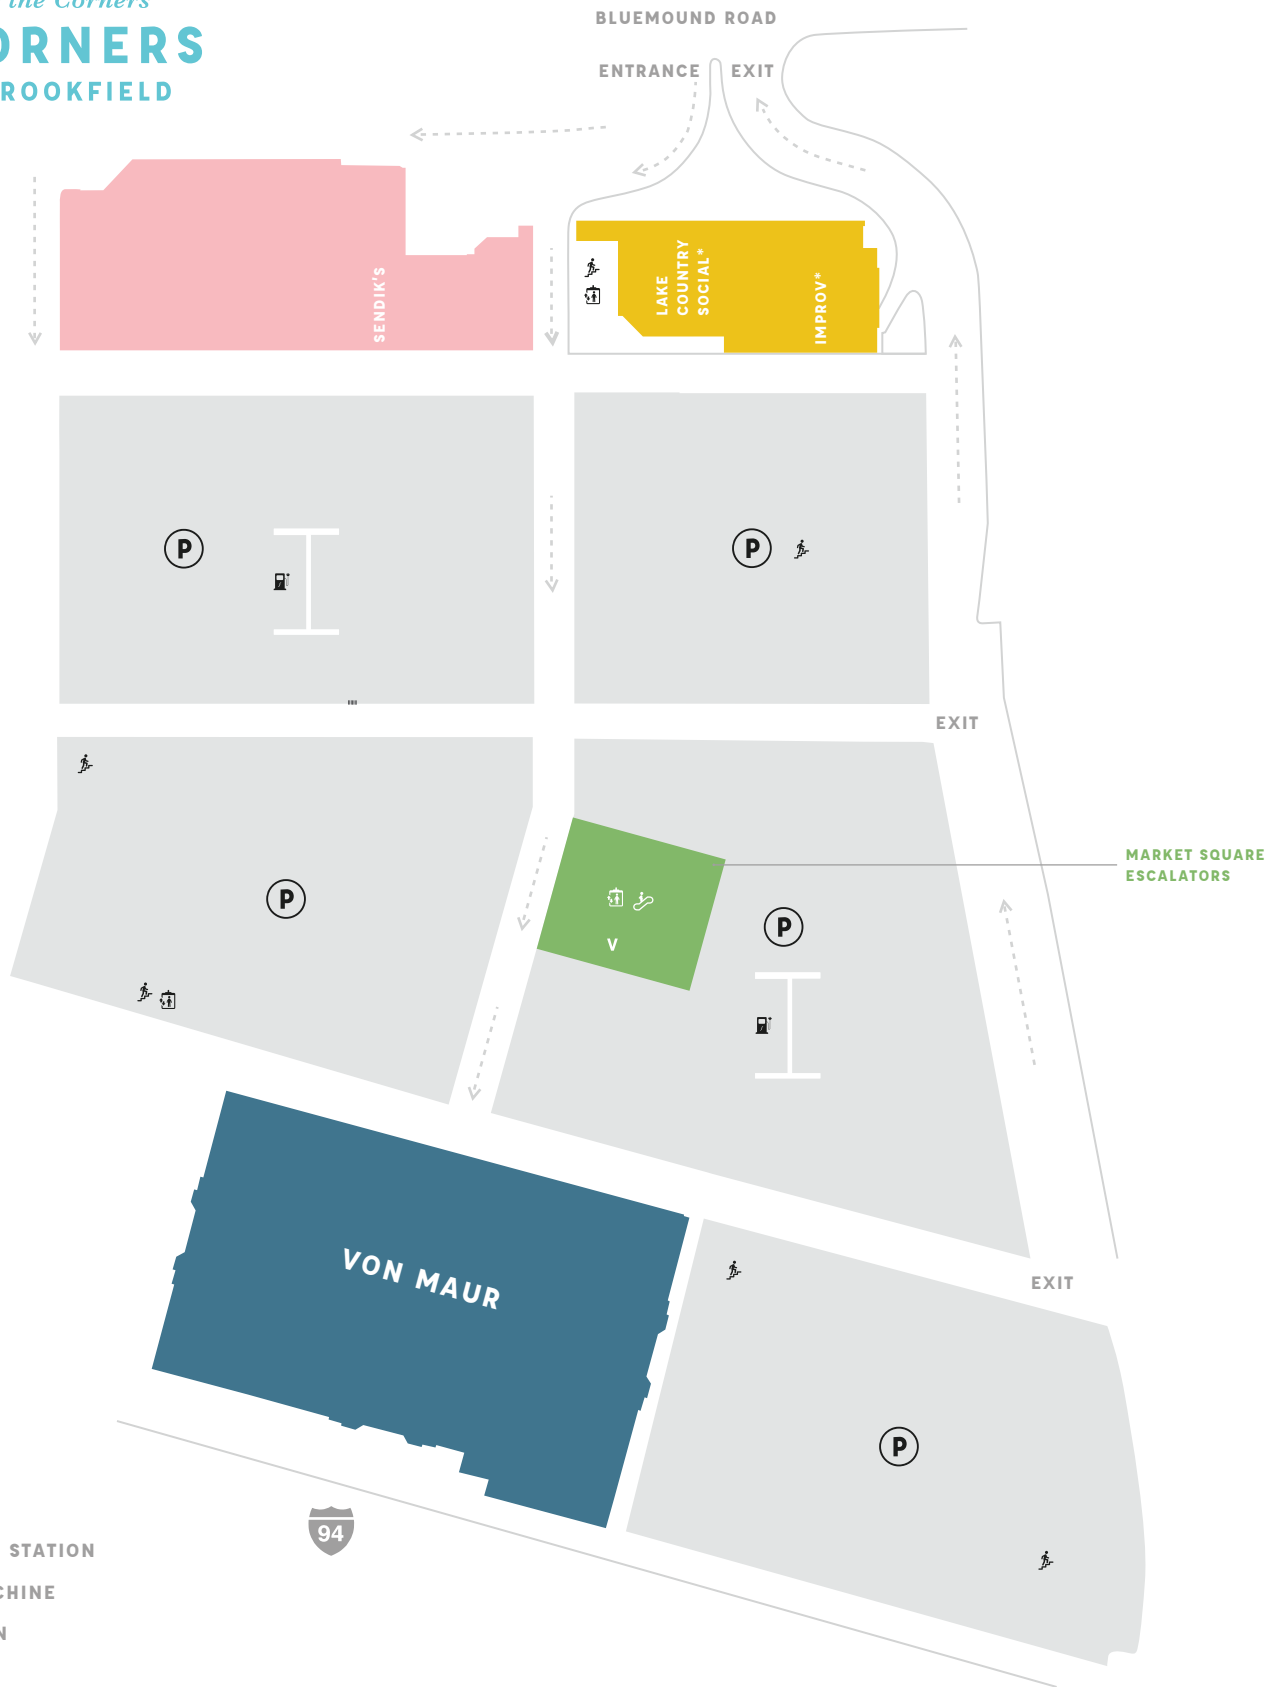

OUTDOOR

- L.L.Bean

BEAUTY / FITNESS

- Anthony Vince Nail Spa
- Bonness Skincare
- CYCLEBAR
- Lash Lounge *

ENTERTAINMENT

- Improv (lower level)*
- Silverspot Cinema*

HOME / KITCHEN

- Arhaus

BOOKS / STATIONERY

- Papersource

Experience the Corners
THE CORNERS
 TOWN of BROOKFIELD

KEY

-  ELEVATOR
-  ESCALATOR
-  PARKING
-  STAIRS
-  EV CHARGING STATION
-  VENDING MACHINE
-  * COMING SOON

- FOOD / RESTAURANTS**
 Lake Country Social*
 Sendik's (on both levels)
- DEPARTMENT STORES**
 Von Maur (on both levels)
- ENTERTAINMENT**
 Improv (lower level)*

-  BUILDING V LOWER LEVEL
-  BUILDING A LOWER LEVEL
-  BUILDING B LOWER LEVEL
-  MARKET SQUARE ESCALATORS