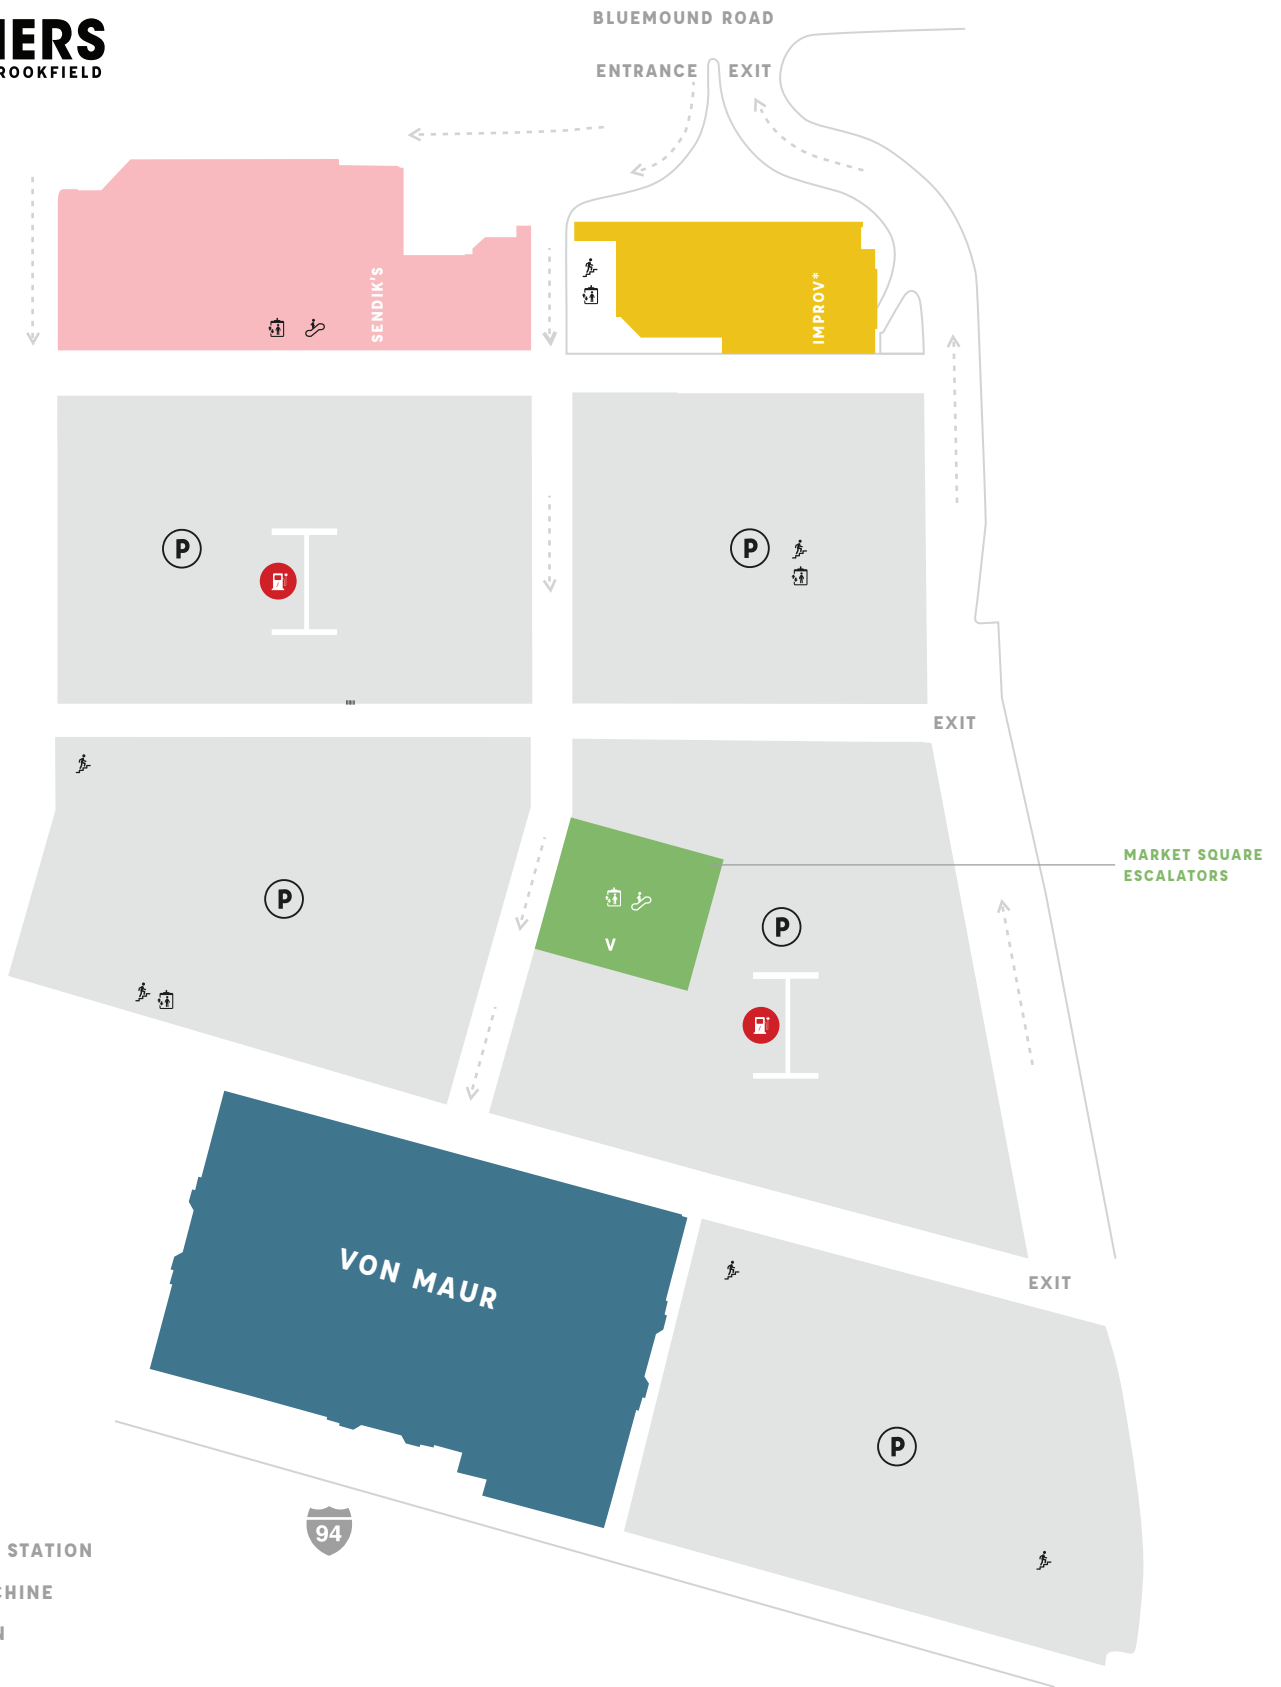

**STREET LEVEL
SITE MAP**

FOOD / RESTAURANTS

- BeAir Cantina
- Café Hollander
- Cubanitas*
- DAVIDsTEA
- FreshFin Poké
- Goddess & The Baker
- Grimaldi's
- Le Macaron*
- Orange Leaf
- Sendik's (on both levels)
- Wahlburgers

DEPARTMENT STORES

- Von Maur (on both levels)
- APPAREL / ACCESSORIES**
- Altar'd State
 - Brooks Brothers*
 - Anthropologie
 - Evereve
 - Francesca's
 - Free People
 - Kendra Scott
 - L.L.Bean
 - Lululemon

HOME / KITCHEN

- Arhaus
- Tempur-Pedic

BOOKS / STATIONERY

- Papersource

AMENITIES

- Welcome Center*

KEY

-  ELEVATOR
-  ESCALATOR
-  PARKING
-  STAIRS
-  EV CHARGING STATION
-  V VENDING MACHINE
-  * COMING SOON

**COVERED
PARKING SITE
MAP**

- FOOD / RESTAURANTS**
Sendik's (on both levels)
- DEPARTMENT STORES**
Von Maur (on both levels)
- ENTERTAINMENT**
Improv (lower level)*

-  BUILDING V LOWER LEVEL
-  BUILDING A LOWER LEVEL
-  BUILDING B LOWER LEVEL
-  MARKET SQUARE ESCALATORS