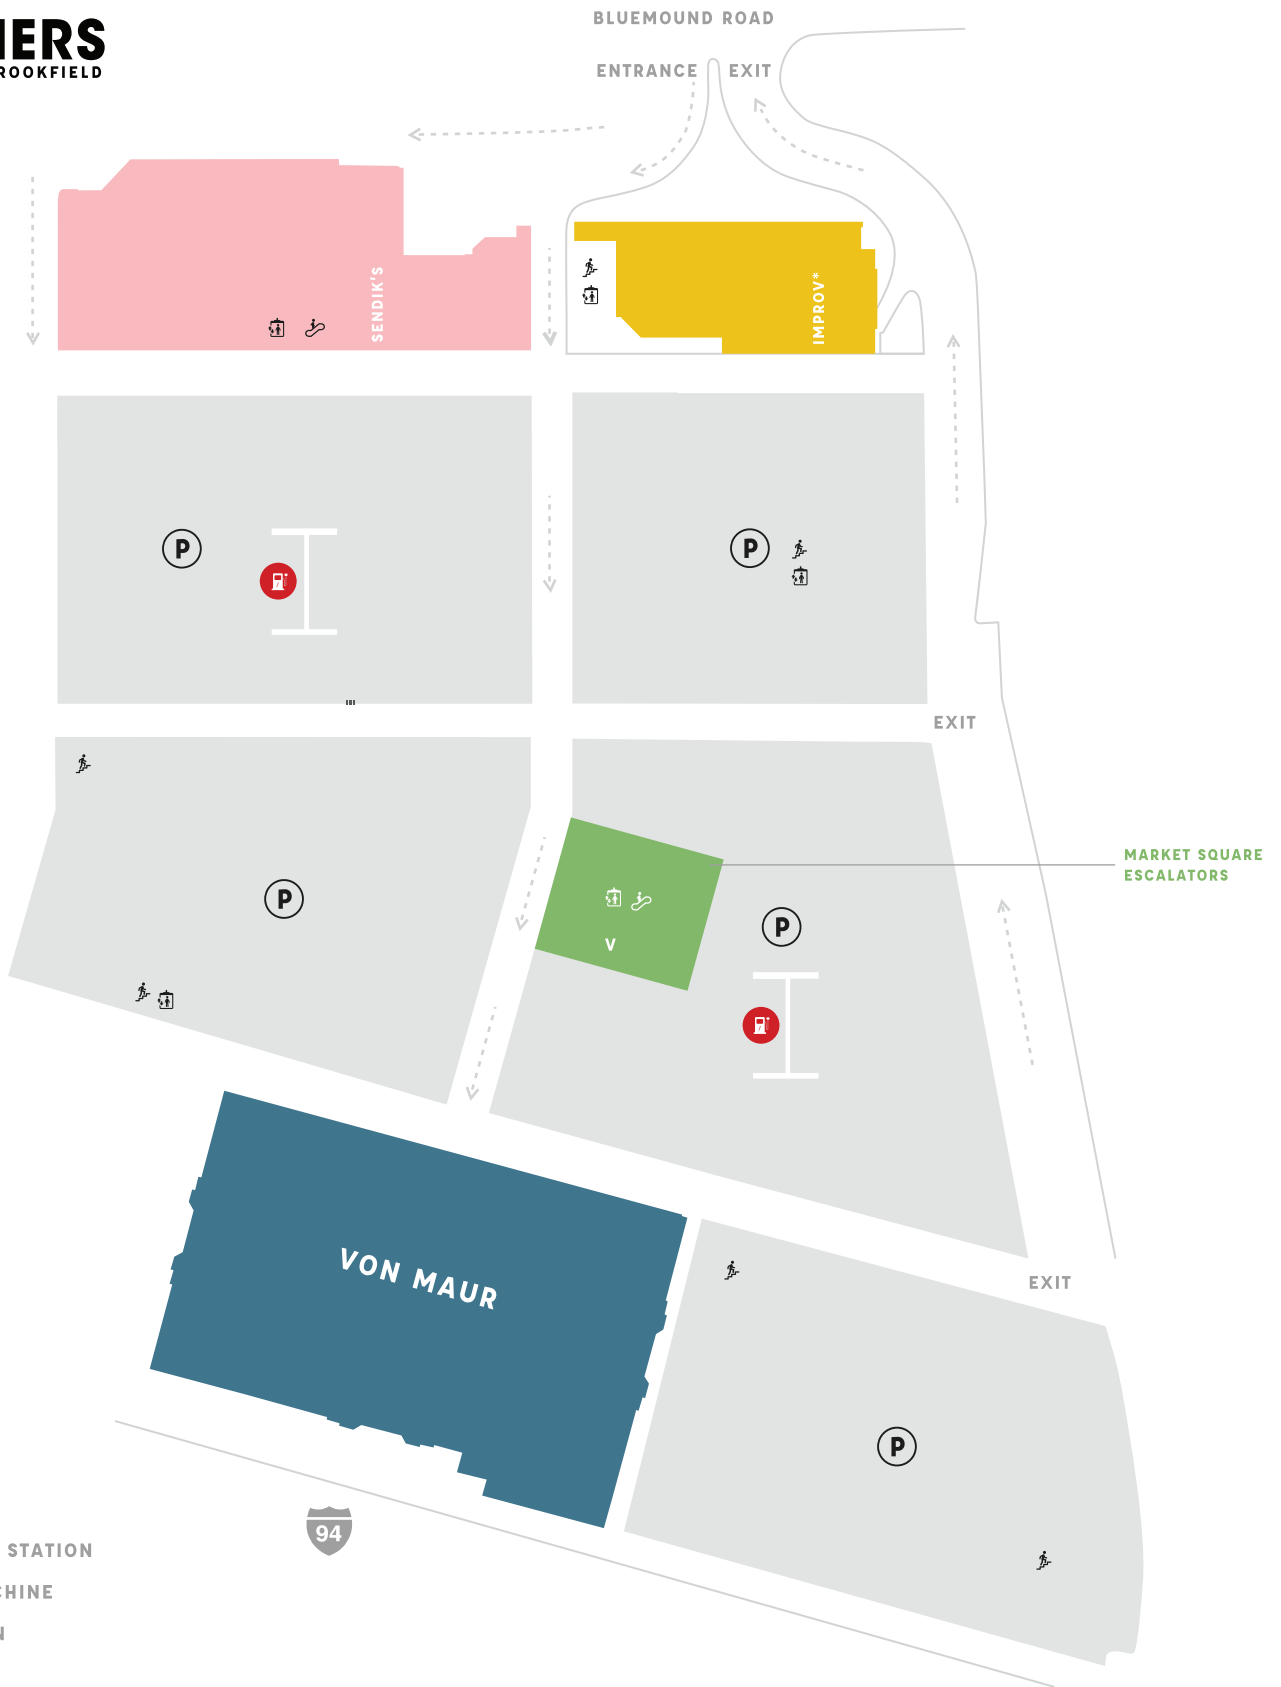

- BelAir Cantina
- Café Hollander
- FreshFin Poké
- Goddess & The Baker
- Grimaldi's
- Le Macaron
- Orange Leaf
- Sendik's (on both levels)
- Wahlburgers

**DEPARTMENT STORES**

- Von Maur (on both levels)
- APPAREL / ACCESSORIES**
- Altar'd State
  - Brooks Brothers
  - Anthropologie
  - Evereve
  - Francesca's
  - Free People
  - Kendra Scott
  - L.L.Bean
  - Lululemon

**Scout & Molly's**

- Twigs
- Wisconsin Vision

**OUTDOOR**

- L.L.Bean

**BEAUTY / FITNESS**

- Anthony Vince Nail Spa
- Bonness Medi Spa (new location)
- CYCLEBAR
- Lash Lounge

**AMENITIES**

- Welcome Center\*

**COMMUNITY SPACE**

- POP Studio
- Community Corner

**ENTERTAINMENT**

- Improv (lower level)\*
- Silverspot Cinema

**HOME / KITCHEN**

- Arhaus
- Tempur-Pedic

**BOOKS / STATIONERY**

- Papersource

**KEY**

-  ELEVATOR
-  ESCALATOR
-  PARKING
-  STAIRS
-  EV CHARGING STATION
-  VENDING MACHINE
-  \* COMING SOON

**COVERED  
PARKING SITE  
MAP**

**FOOD / RESTAURANTS**  
Sendik's (on both levels)

**DEPARTMENT STORES**  
Von Maur (on both levels)