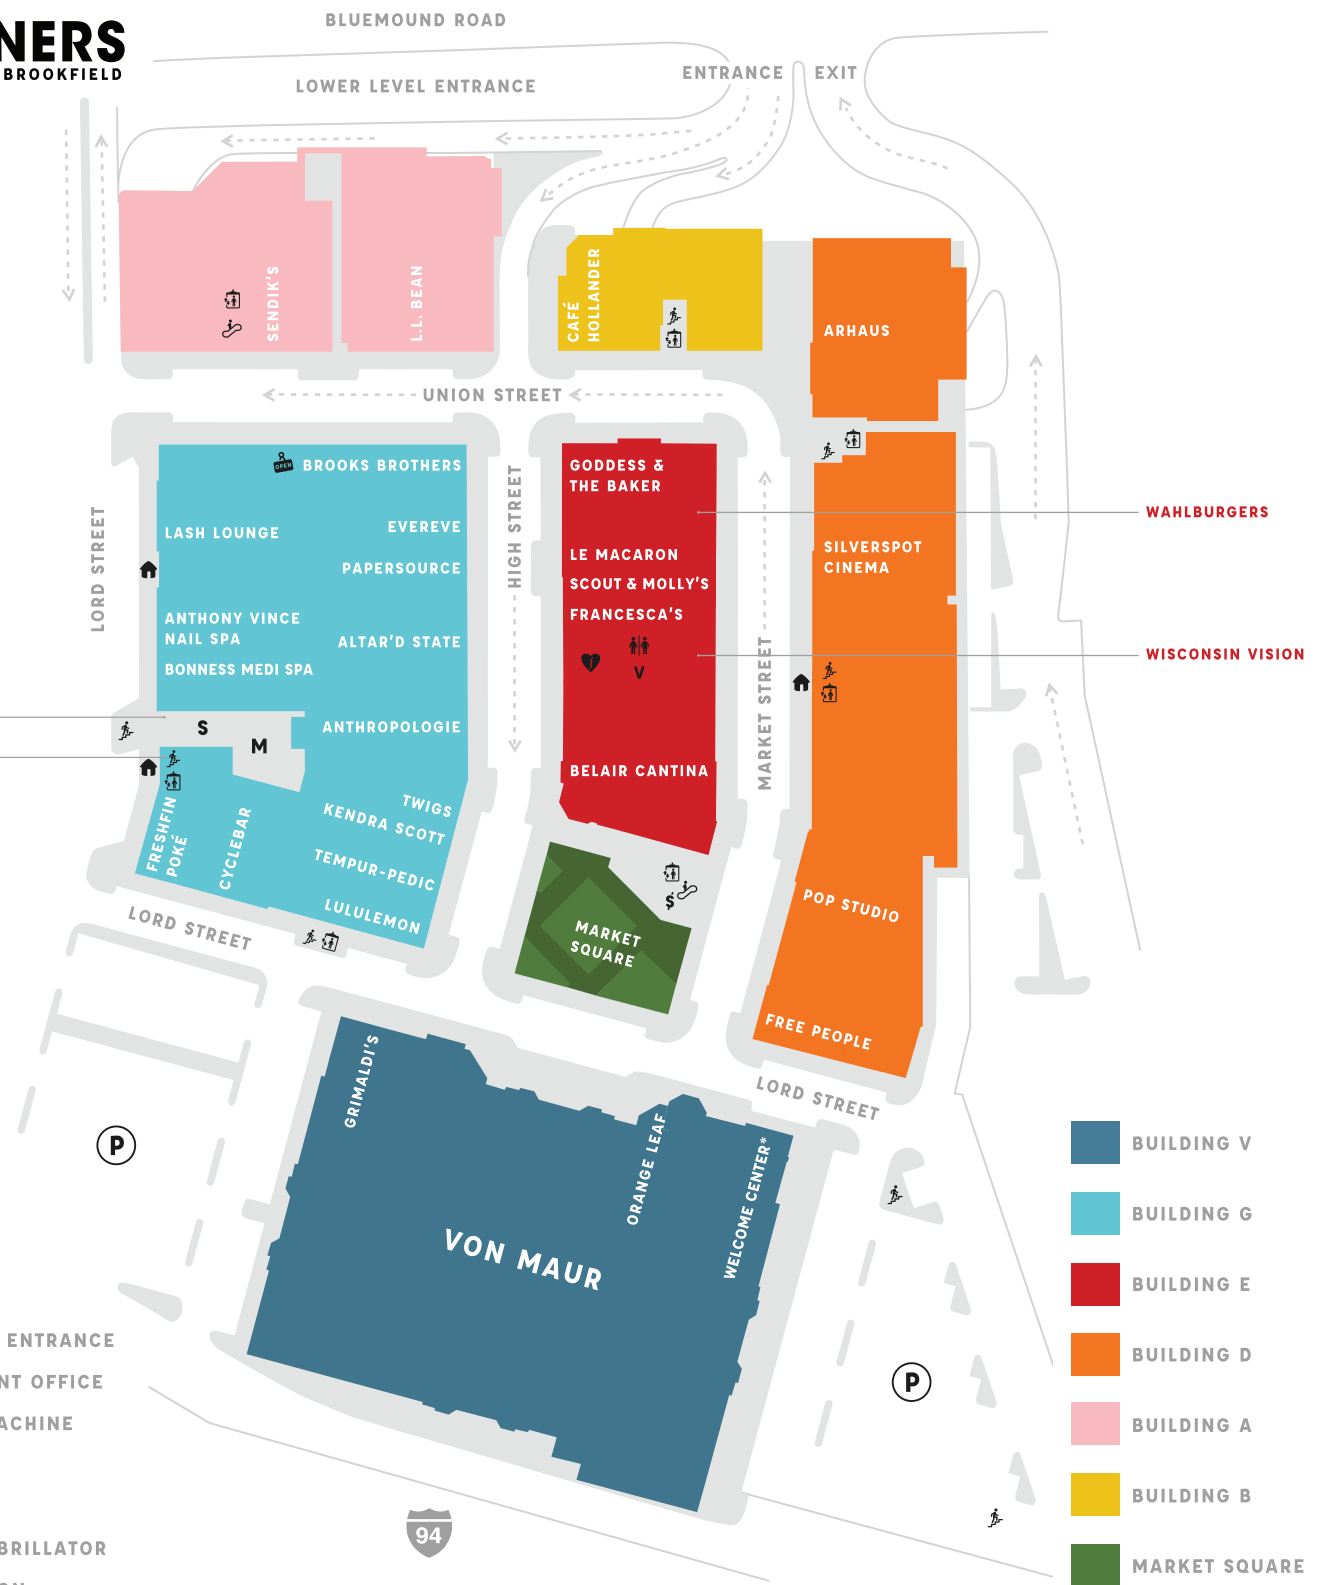

**KEY**

- ELEVATOR
- ESCALATOR
- PARKING
- STAIRS
- APARTMENT ENTRANCE
- MANAGEMENT OFFICE
- VENDING MACHINE
- ATM
- SECURITY
- HEART DEFIBRILLATOR
- COMING SOON
- NOW OPEN

**STREET LEVEL  
SITE MAP**

**FOOD / RESTAURANTS**

- BelAir Cantina
- Café Hollander
- FreshFin Poké
- Goddess & The Baker
- Grimaldi's
- Le Macaron
- Orange Leaf
- Sendik's (on both levels)
- Wahlburgers

**DEPARTMENT STORES**

- Von Maur (on both levels)
- APPAREL / ACCESSORIES**
- Altar'd State
  - Brooks Brothers
  - Anthropologie
  - Evereve
  - Francesca's
  - Free People
  - Kendra Scott
  - L.L.Bean
  - Lululemon

**Scout & Molly's**

- Twigs
- Wisconsin Vision

**OUTDOOR**

- L.L.Bean

**BEAUTY / FITNESS**

- Anthony Vince Nail Spa
- Bonness Medi Spa (new location)
- CYCLEBAR
- Lash Lounge

**AMENITIES**

- Welcome Center\*

**KEY**

-  ELEVATOR
-  ESCALATOR
-  PARKING
-  STAIRS
-  EV CHARGING STATION
-  VENDING MACHINE
-  \* COMING SOON

**COVERED  
PARKING SITE  
MAP**

**FOOD / RESTAURANTS**  
Sendik's (on both levels)

**DEPARTMENT STORES**  
Von Maur (on both levels)